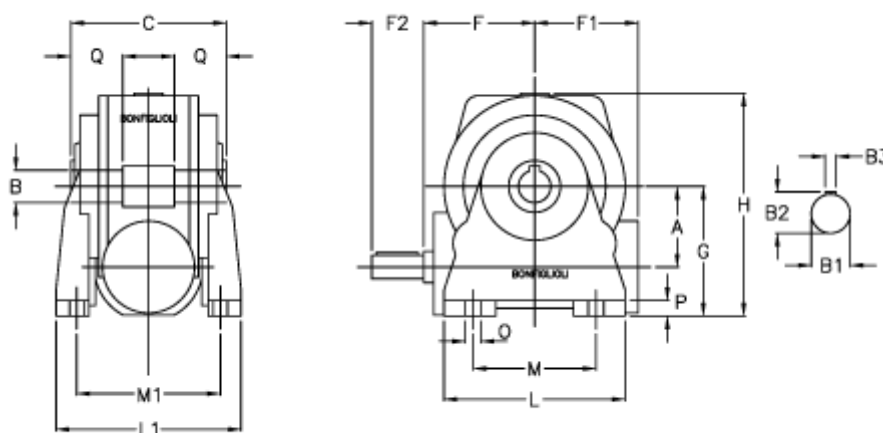

Data Sheet

Article number: 3901049070100

Description: Worm gear with solid input shaft
VF 49N-70-HS

Measures

a	= 49.5	F1 = 63	O = 8.5
B	= 25	F2 = 40	P = 12
B1	= 16	g = 82	Q = 22.5
B2	= 18.0	H = 138.0	
B3	= 5	L = 110	
C	= 82	L1 = 124	
Description = VF 49N-xx-HS	m = 63		
F	= 65.0	M1 = 98.5	